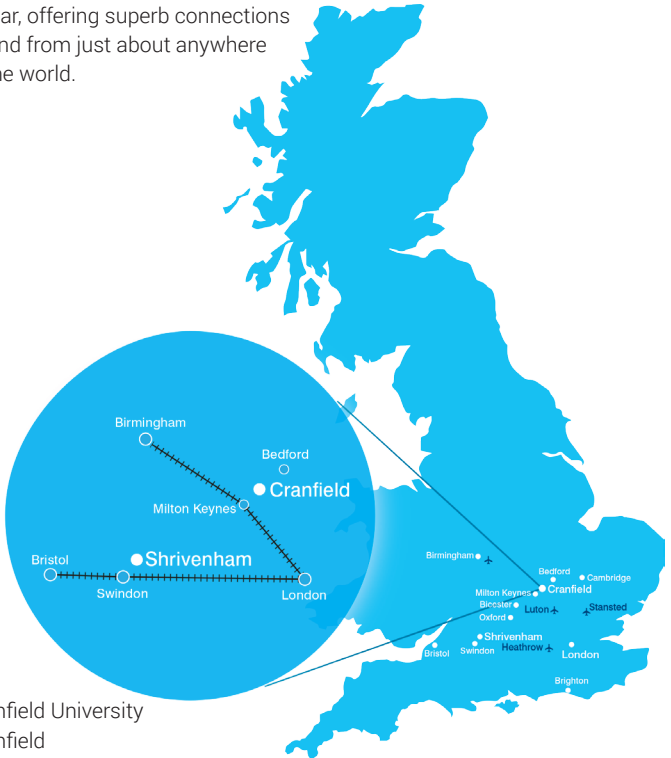

European Academy of Wind Energy (EAWE) Seminar 2017

**Cranfield University invites you to participate in the
13th EAWE PhD Seminar**

20 – 22 September 2017

Cranfield University, UK

The programme will include PhD research presentations,
invited keynote talks, field trips and networking activities.

For more information on abstract submission or
to register visit: www.cranfield.ac.uk/eawe

For enquiries please contact
E: eawe2017phd@cranfield.ac.uk

Location and travel details

Cranfield University is situated on the Bedfordshire/Buckinghamshire border. We are located almost midway between the town of Bedford and Milton Keynes and are conveniently situated between junctions 13 and 14 of the M1. London Luton, Stansted and Heathrow airports are 30, 90 and 90 minutes respectively by car, offering superb connections to and from just about anywhere in the world.

Cranfield University
Cranfield
MK43 0AL, UK

www.cranfield.ac.uk/eawe