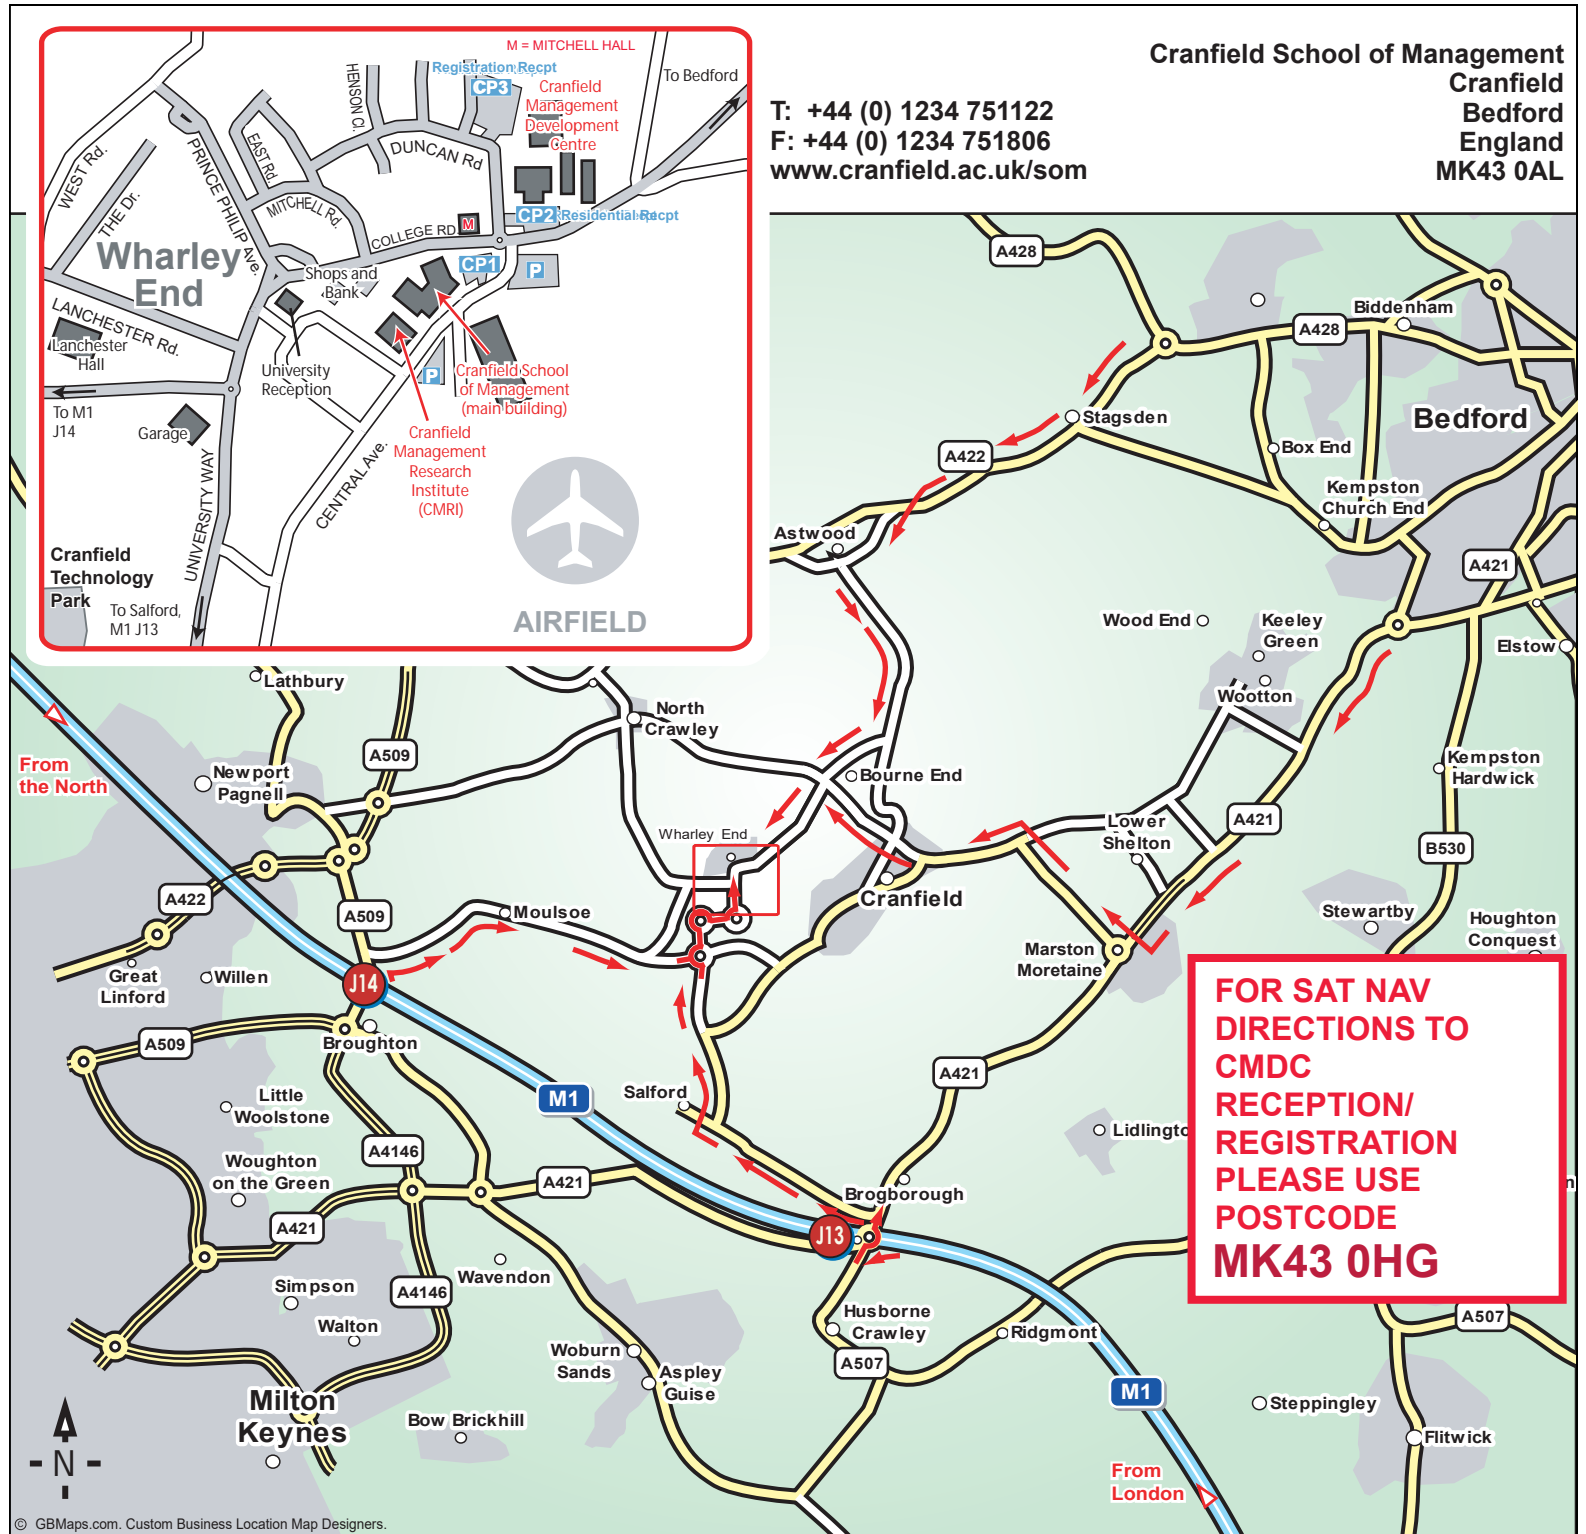

Cranfield School of Management
Cranfield
Bedford
England
MK43 0AL

T: +44 (0) 1234 751122
F: +44 (0) 1234 751806
www.cranfield.ac.uk/som