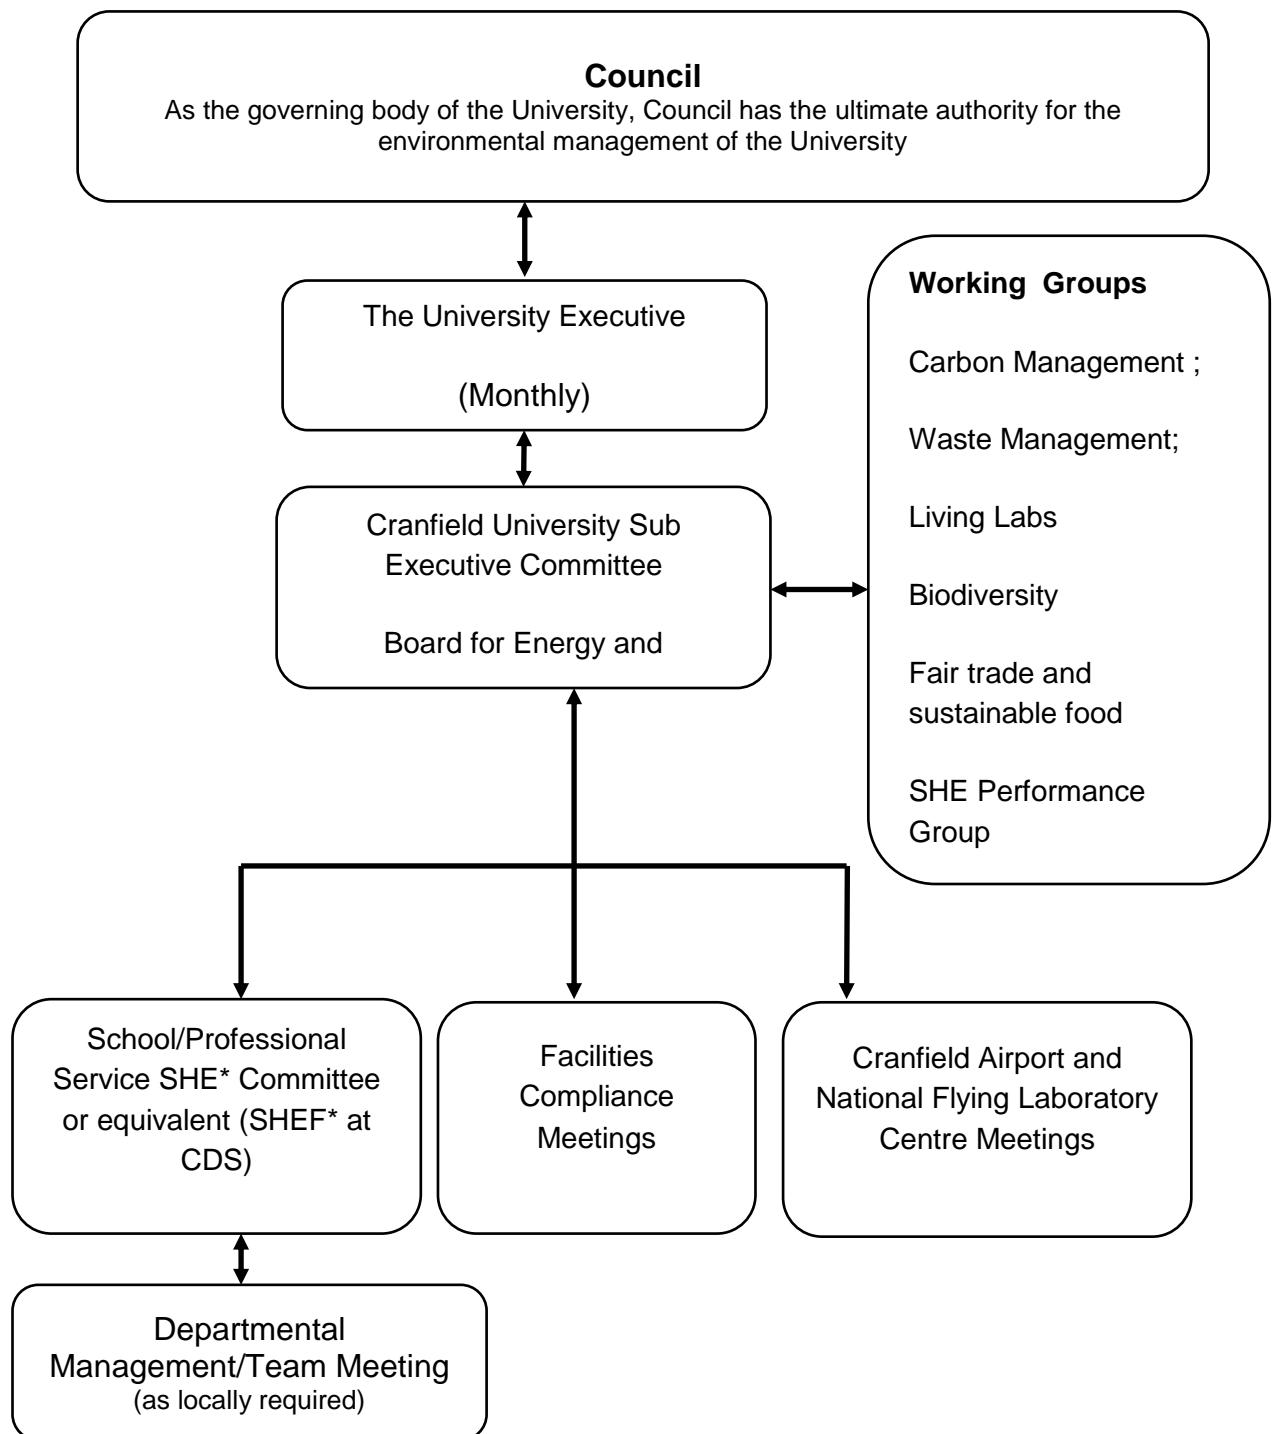

Governance structure for Environmental Management at Cranfield University.

*SHE: Safety Health and Environment

*SHEF: Safety Health, Environment and Fire