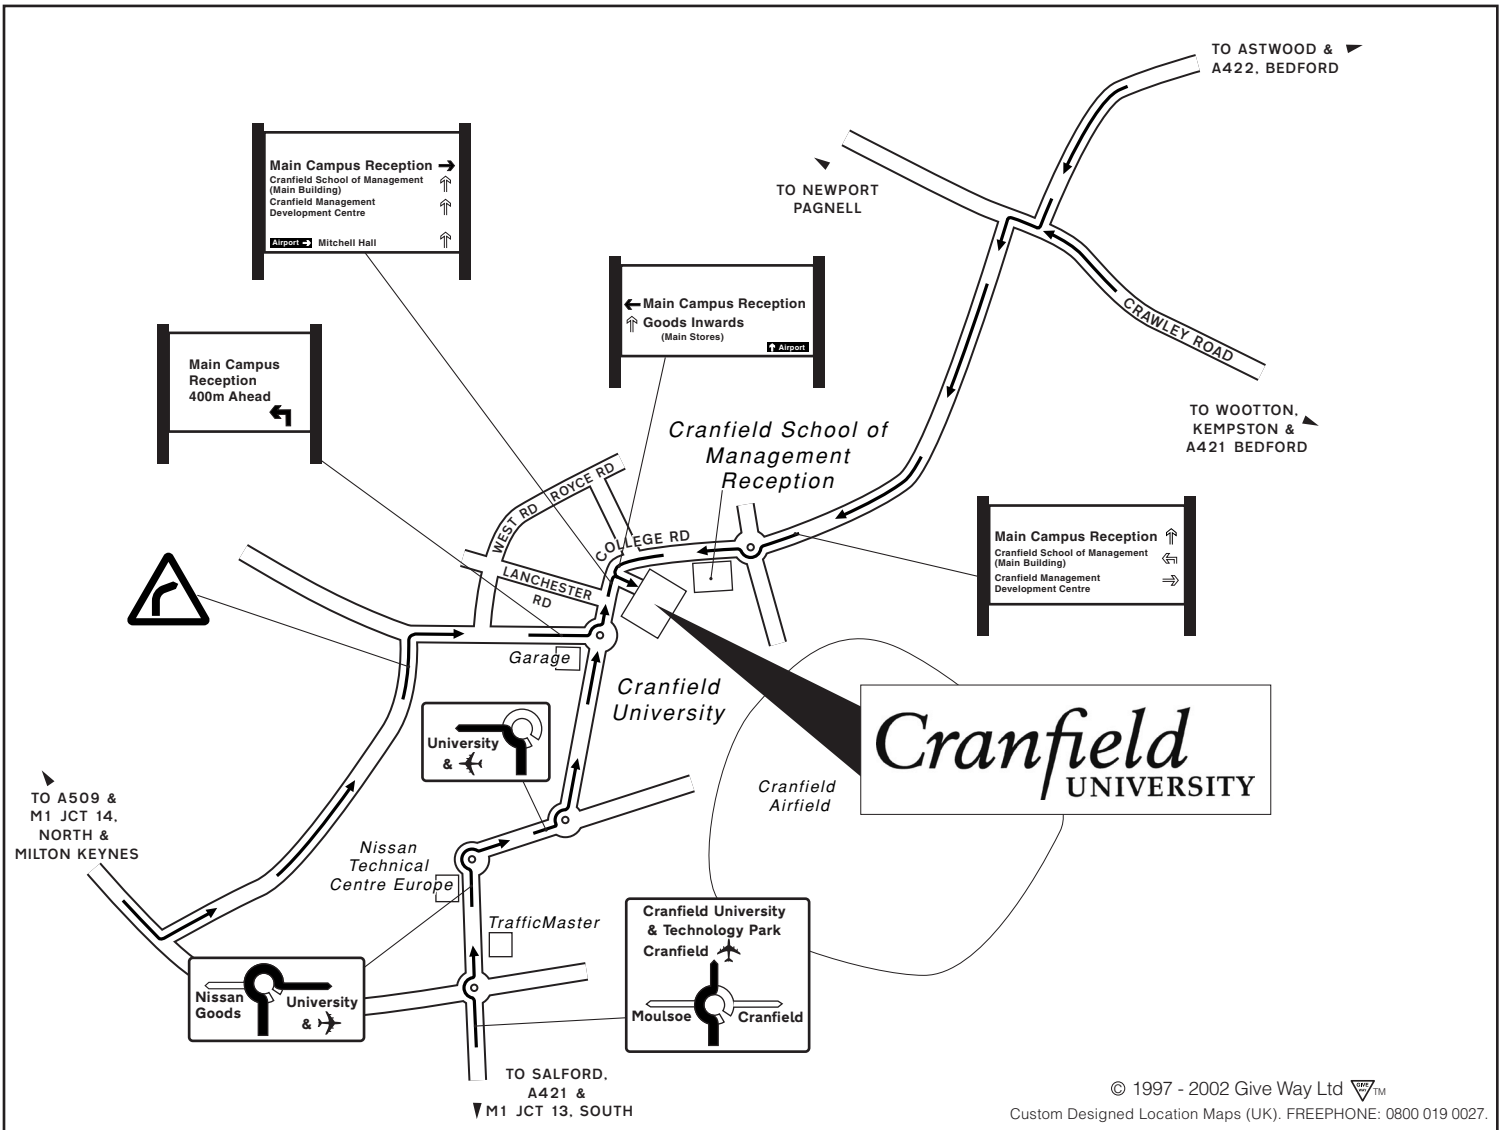

Public Transport

By Rail, Bedford:
 on London St. Pancras - Leicester line. A bus service is available from Bedford to Cranfield University.
Milton Keynes Central:
 on London Euston - North and North West line. Frequent, fast services. A bus service is available from Milton Keynes bus station to Cranfield University.

By Air, Cranfield Airport:
 is capable of handling almost any aircraft, for arrangements please contact: Airport Manager 01234 754784
London Luton:
 is a short train journey direct from Luton Airport Parkway station to Bedford. London Luton is also situated just off Junction 10 of the M1.